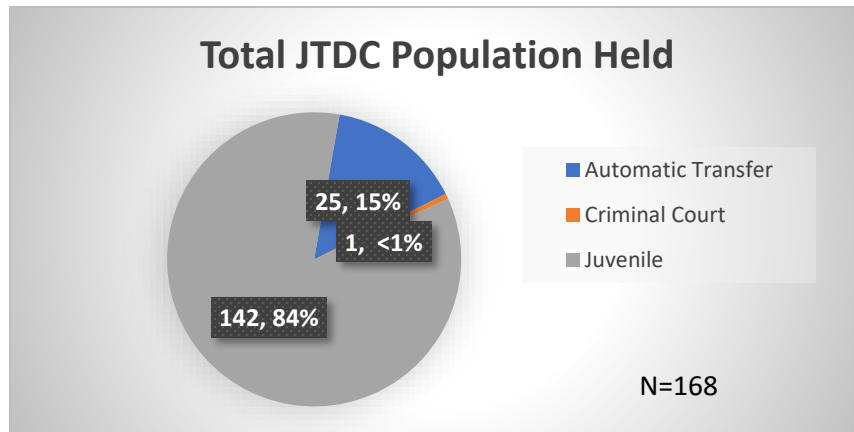

## Daily Data Dashboard – January 31, 2024 Demographics for JTDC Population Wednesday Morning Midnight Count

Total # of probation Involved youth<sup>1</sup>: 1,339

<sup>1</sup> Probation Active: Any youth who is pending sentencing with an active social history, has been formally placed on probation or supervision with Cook County Juvenile Probation on the date of the report.

\*Age, Gender and Race for Criminal Court population (N=1) is not represented in this report.

Data sources: cFive Supervisor – Probation Population and RMIS – JTDC Population

**Daily Data Dashboard – January 31, 2024**  
**Demographics for JTDC Population**  
**Wednesday Morning Midnight Count**