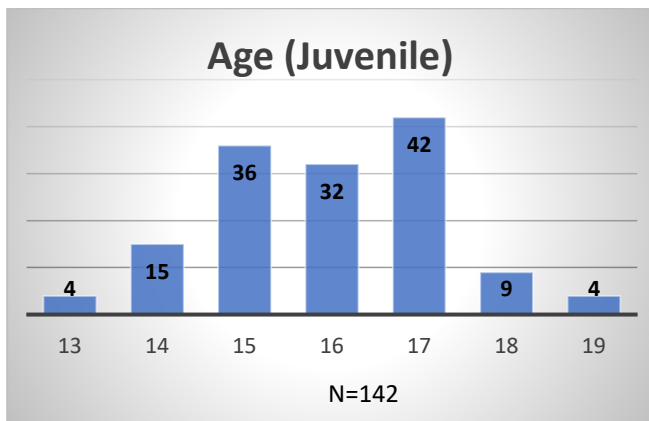

## Daily Data Dashboard – January 31, 2024 Demographics for JTDC Population Wednesday Morning Midnight Count

Total # of probation Involved youth<sup>1</sup>: 1,339

<sup>1</sup> Probation Active: Any youth who is pending sentencing with an active social history, has been formally placed on probation or supervision with Cook County Juvenile Probation on the date of the report.

\*Age, Gender and Race for Criminal Court population (N=1) is not represented in this report.

Data sources: cFive Supervisor – Probation Population and RMIS – JTDC Population

**Daily Data Dashboard – January 31, 2024**  
**Demographics for JTDC Population**  
**Wednesday Morning Midnight Count**