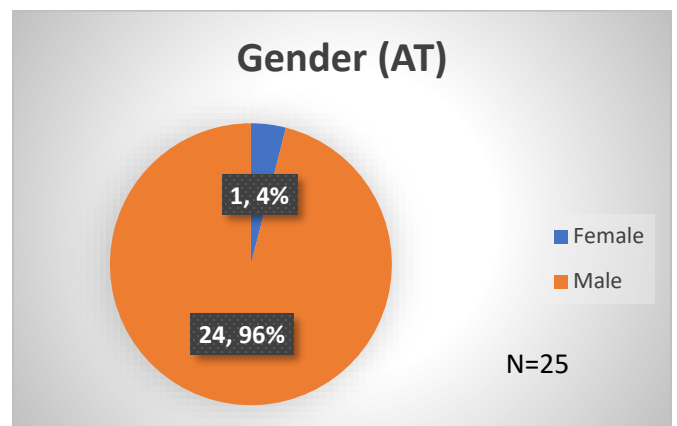

## Daily Data Dashboard – January 31, 2024 Demographics for JTDC Population Wednesday Morning Midnight Count

Total # of probation Involved youth<sup>1</sup>: 1,339

<sup>1</sup> Probation Active: Any youth who is pending sentencing with an active social history, has been formally placed on probation or supervision with Cook County Juvenile Probation on the date of the report.

\*Age, Gender and Race for Criminal Court population (N=1) is not represented in this report.

Data sources: cFive Supervisor – Probation Population and RMIS – JTDC Population

**Daily Data Dashboard – January 31, 2024**  
**Demographics for JTDC Population**  
**Wednesday Morning Midnight Count**