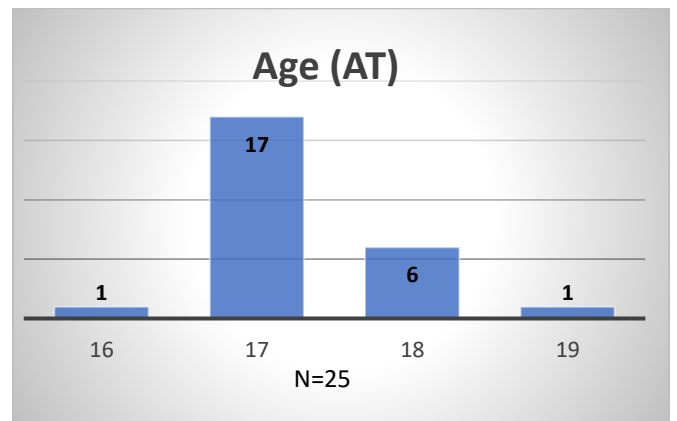

## Daily Data Dashboard – January 31, 2024 Demographics for JTDC Population Wednesday Morning Midnight Count

Total # of probation Involved youth<sup>1</sup>: 1,339

<sup>1</sup> Probation Active: Any youth who is pending sentencing with an active social history, has been formally placed on probation or supervision with Cook County Juvenile Probation on the date of the report.

\*Age, Gender and Race for Criminal Court population (N=1) is not represented in this report.

Data sources: cFive Supervisor – Probation Population and RMIS – JTDC Population

**Daily Data Dashboard – January 31, 2024**  
**Demographics for JTDC Population**  
**Wednesday Morning Midnight Count**