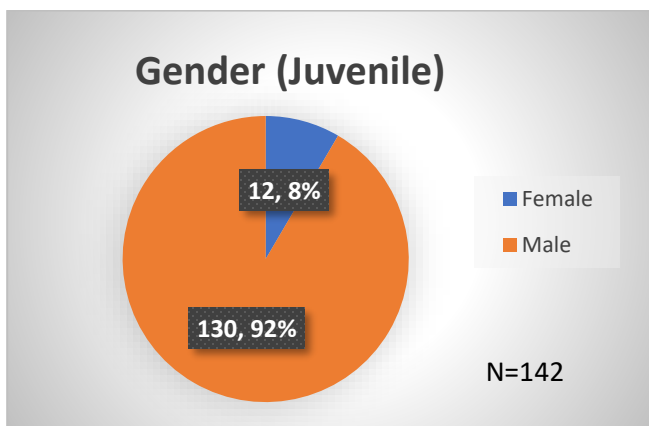

## Daily Data Dashboard – January 31, 2024 Demographics for JTDC Population Wednesday Morning Midnight Count

Total # of probation Involved youth<sup>1</sup>: 1,339

<sup>1</sup> Probation Active: Any youth who is pending sentencing with an active social history, has been formally placed on probation or supervision with Cook County Juvenile Probation on the date of the report.

\*Age, Gender and Race for Criminal Court population (N=1) is not represented in this report.

Data sources: cFive Supervisor – Probation Population and RMIS – JTDC Population

**Daily Data Dashboard – January 31, 2024**  
**Demographics for JTDC Population**  
**Wednesday Morning Midnight Count**